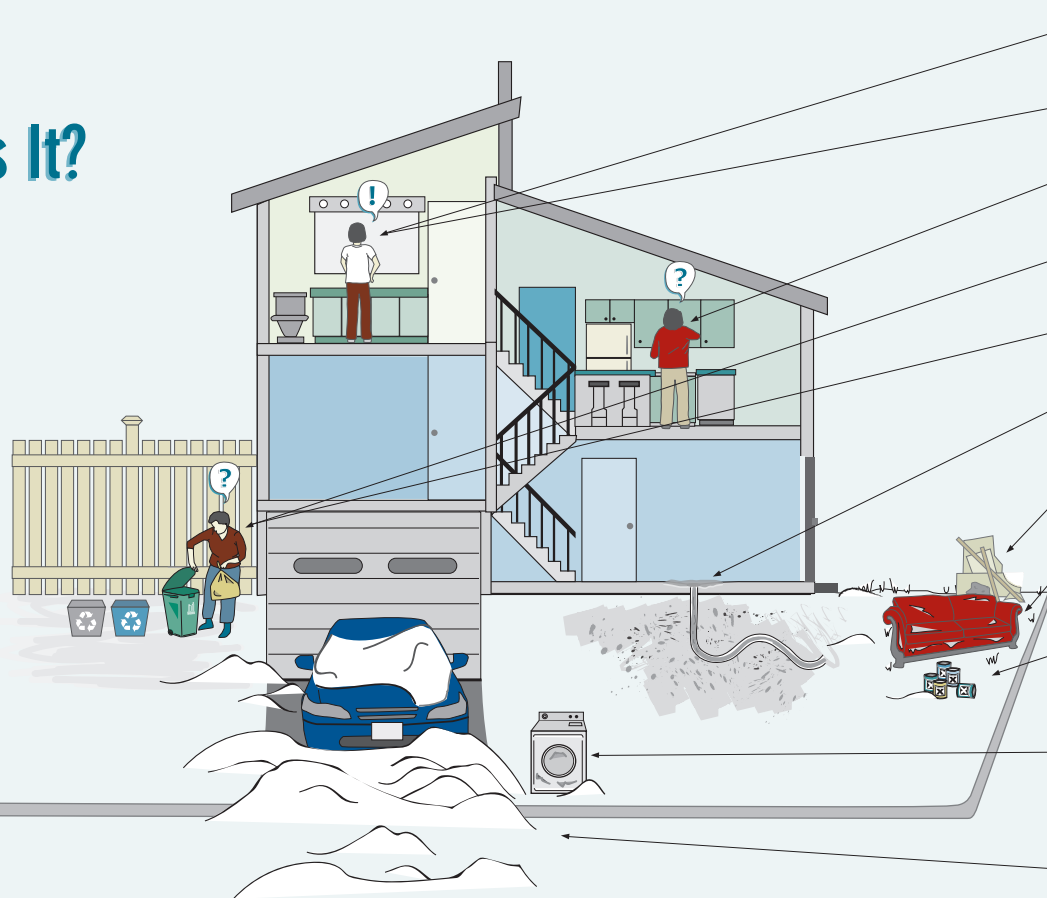

Low water pressure  
 905-727-3123 Ext. 3442

No water  
 905-727-3123 Ext. 3442

Water has a bad taste/odour  
 905-727-3123 Ext. 3442

Does item go into blue/grey  
 box, green bin, garbage?  
 905-727-3123 Ext. 3447